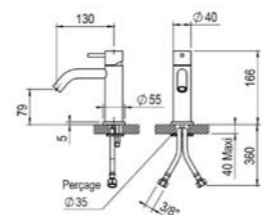

p. 30/33

EQUINOX316

Salle de bains
& Cuisine

*Bathroom
& kitchen*

81 709

Mitigeur lavabo sans vidage.
Single lever basin mixer without waste.

Inox | 295,00 €
PVD | 443,00 €

81 719