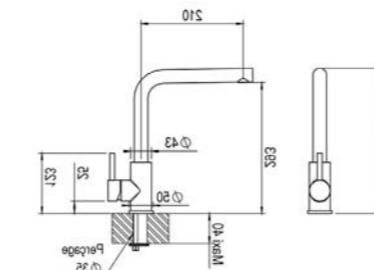

# 81 703

Mitigeur de cuisine bec mobile.
Kitchen mixer with swivel spout.

Inox | **390,00 €**
PVD | 585,00 €